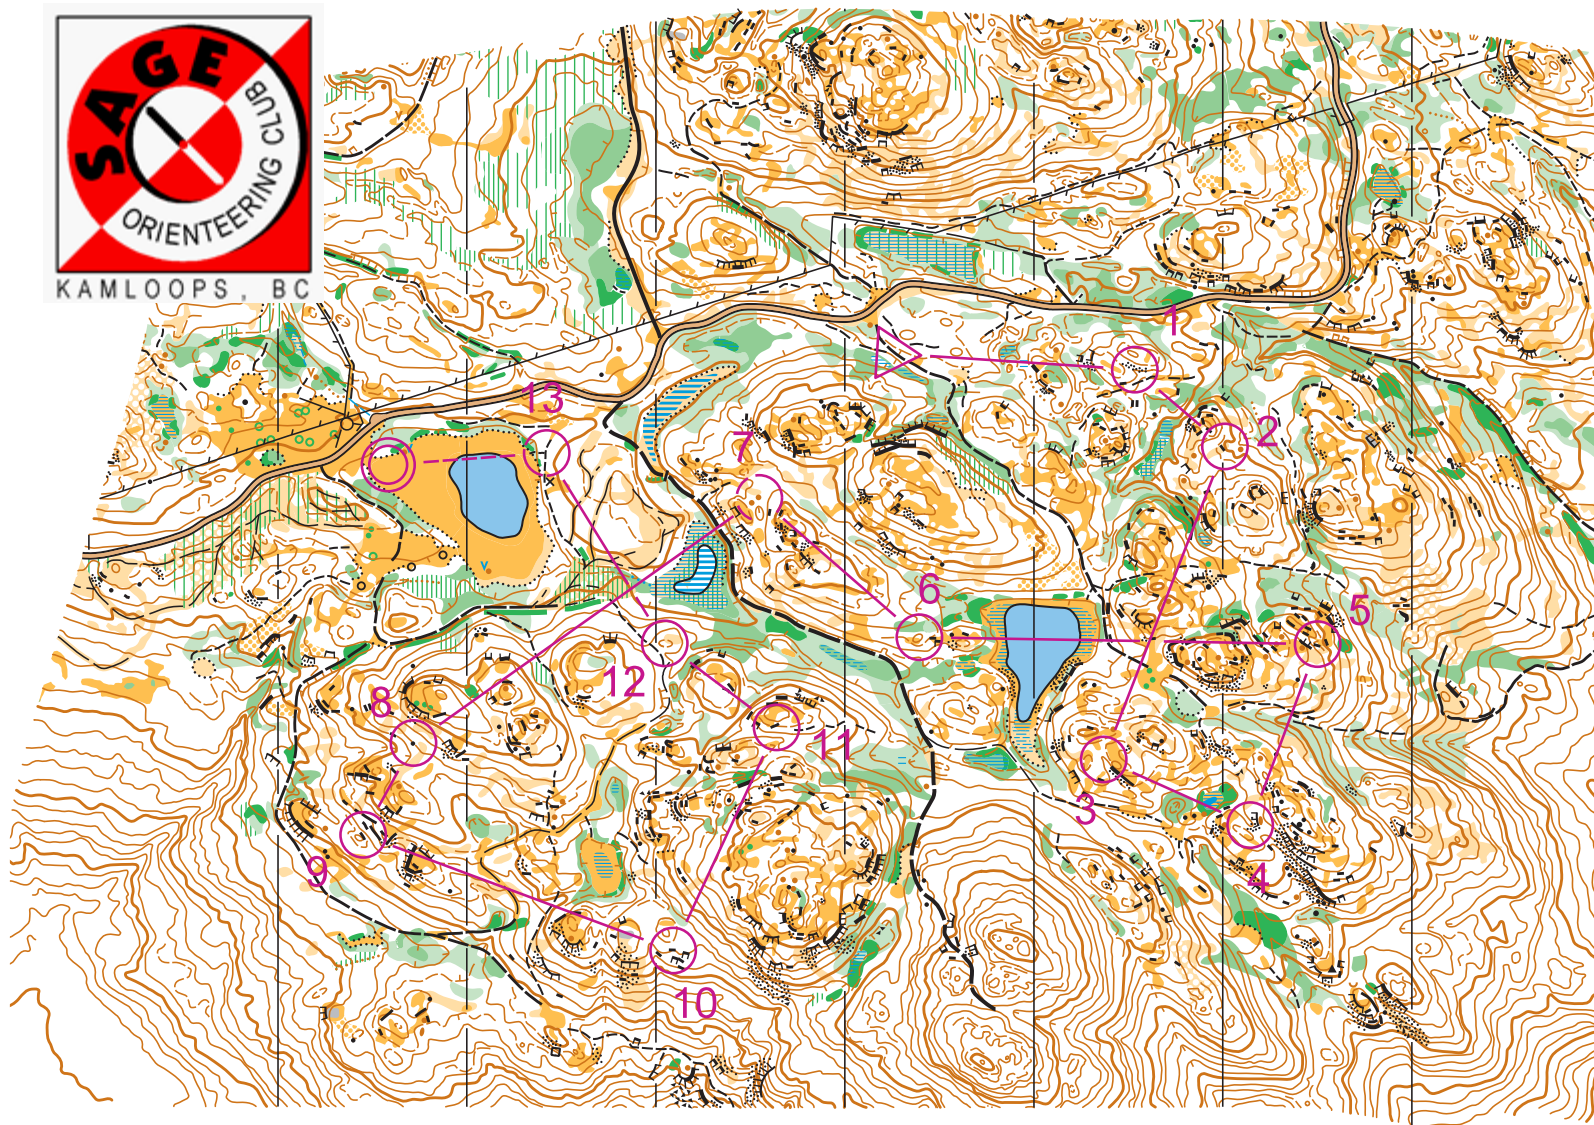

Sabiston Creek Savona, BC

Sage Stomp XXXII

Contours 5m 1:10 000

2017 Sage Stomp Middle				
M17 M21 M35				
Middle C7	4.4 km	210		
▷				
1	240	∩		
2	233	≡		└
3	228	∩		||
4	227	∩		||
5	232	|||	≡	└
6	231	○		
7	238	↗	●	└○
8	115	▲		└○
9	116	↙	≡	└
10	220	|||	≡	└
11	224	≡		└○
12	119	○		○
13	117	/	/	Y

○ --- 200 m --- > ⊙