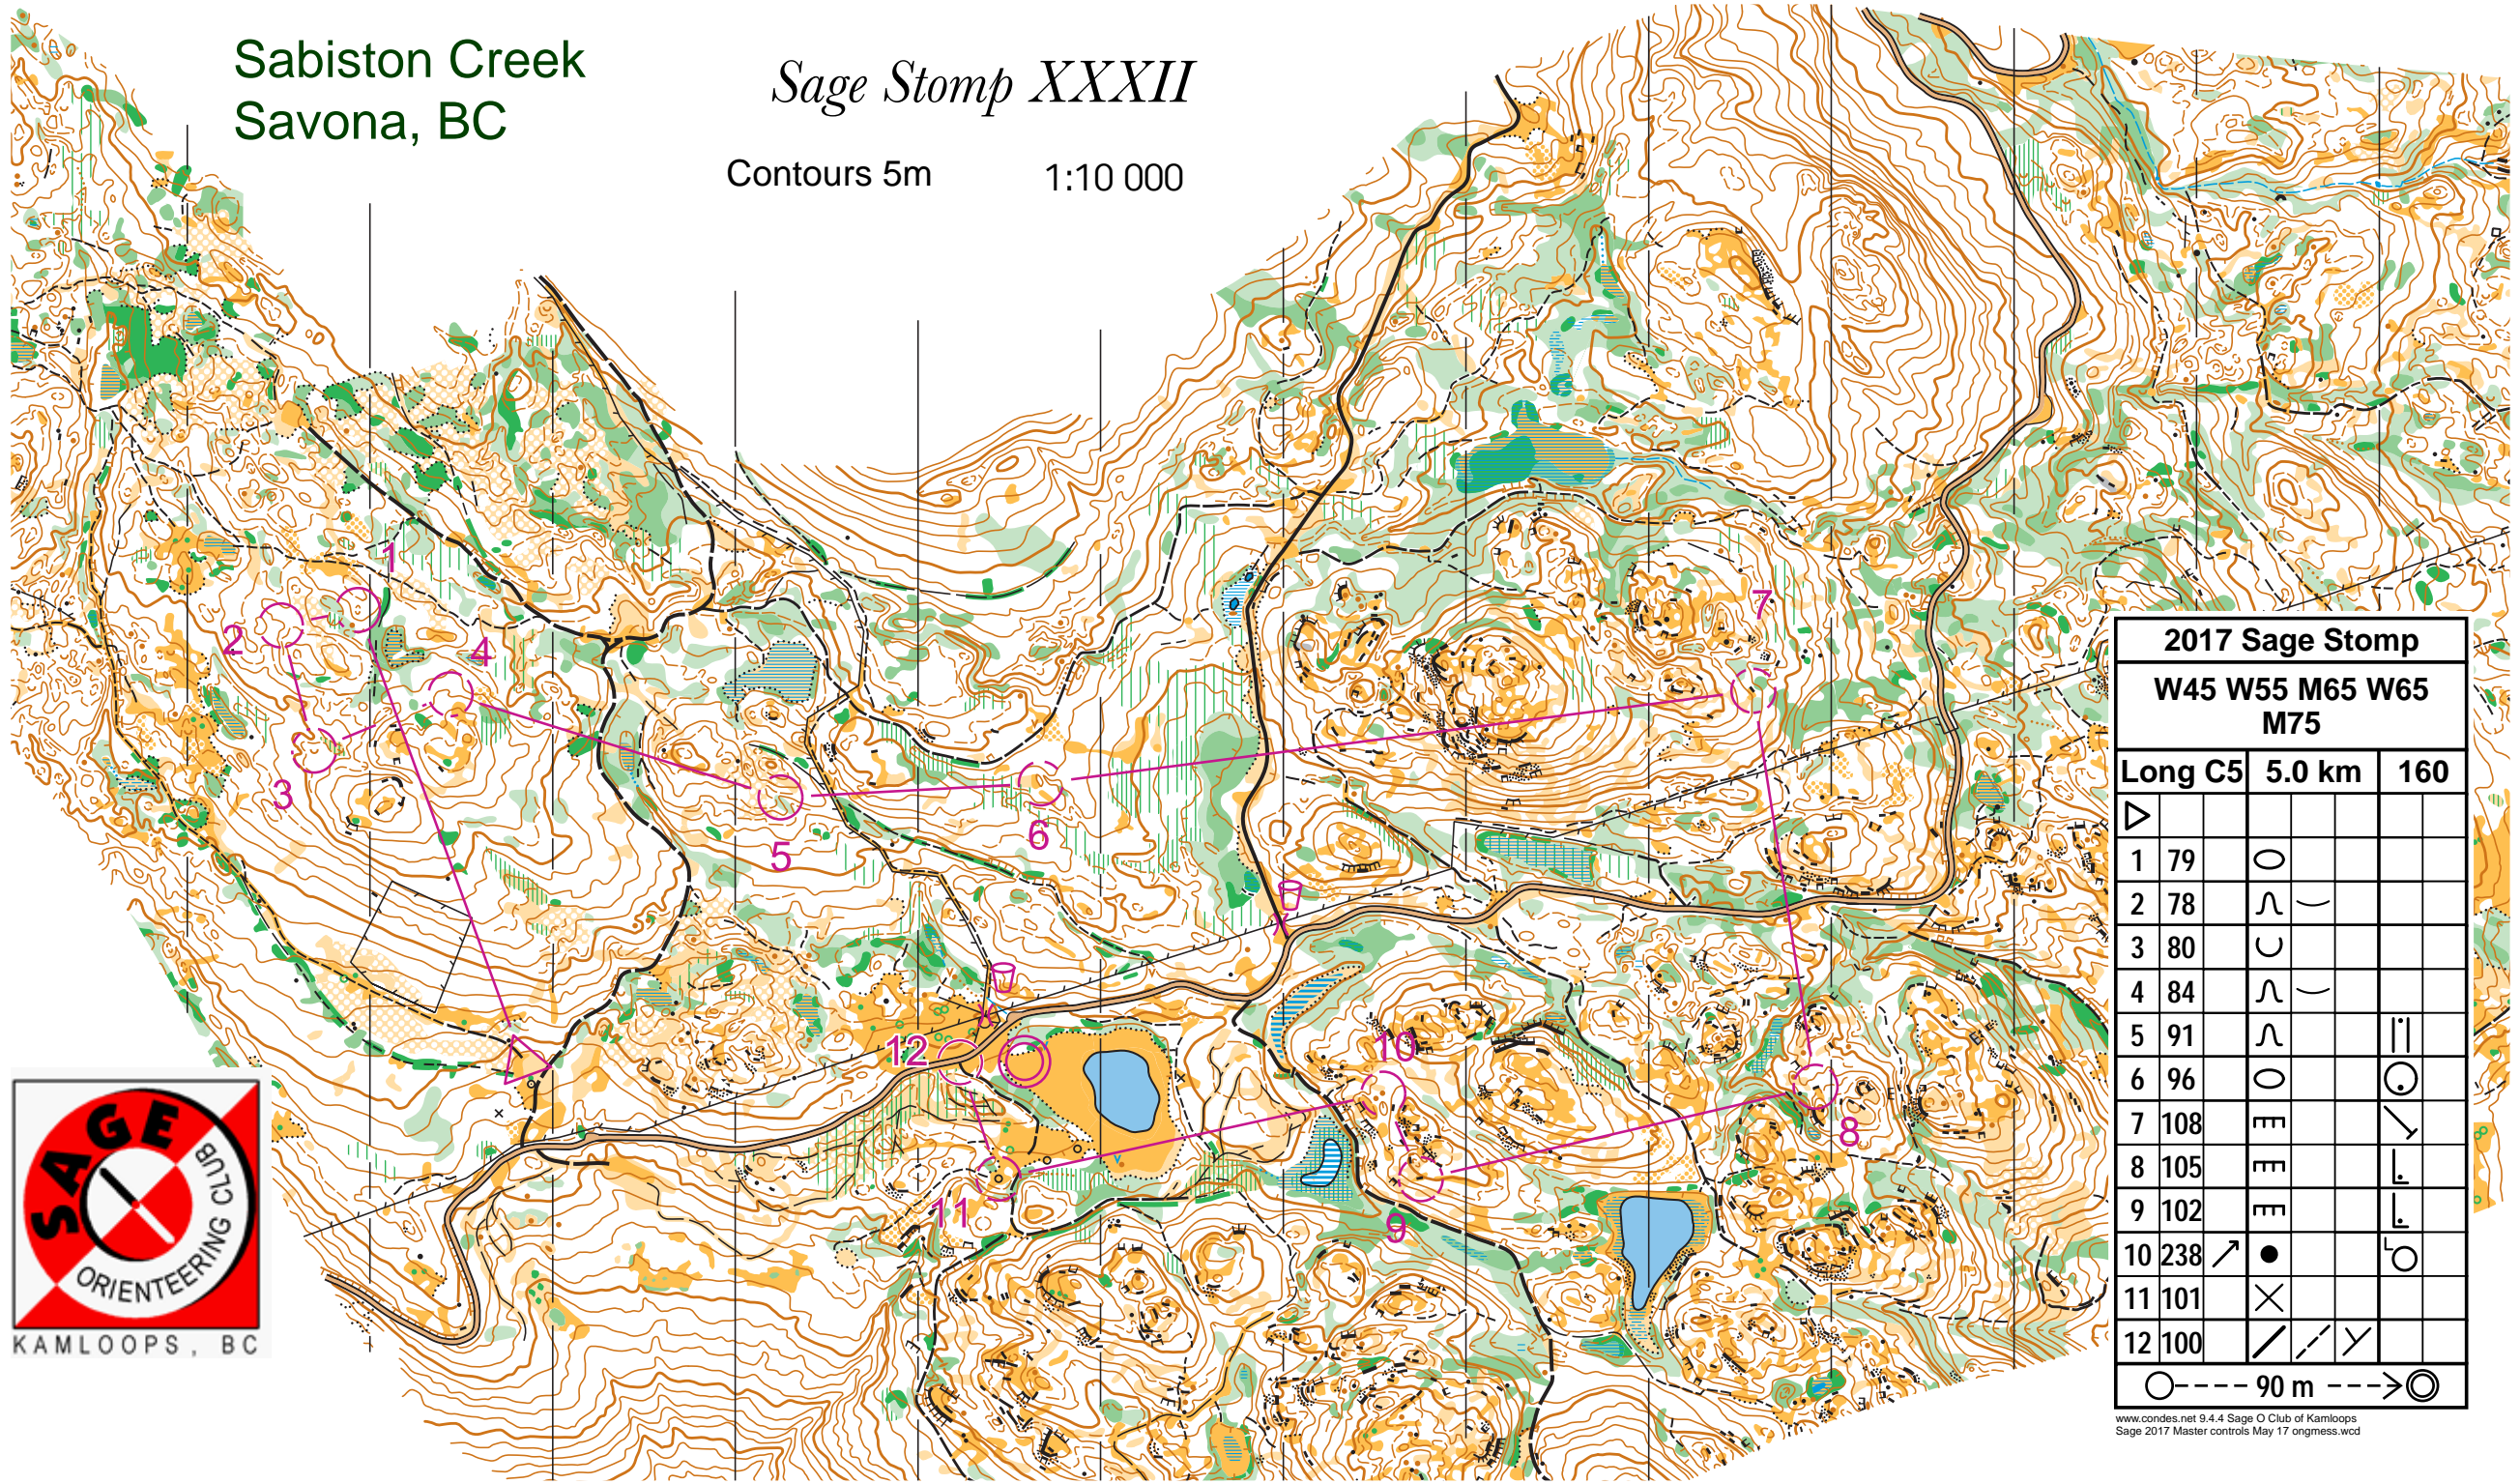

Sabiston Creek Savona, BC

Sage Stomp XXXII

Contours 5m 1:10 000

2017 Sage Stomp				
W45 W55 M65 W65 M75				
Long	C5	5.0 km	160	
▷				
1	79	○		
2	78	∩	∩	
3	80	∪		
4	84	∩	∩	
5	91	∩		||
6	96	○		○
7	108	E		∇
8	105	E		L
9	102	E		L
10	238	↗ ●		○
11	101	X		
12	100	↙	↘	↘

○ --- 90 m --- → ⊙

www.condes.net 9.4.4 Sage O Club of Kamloops
Sage 2017 Master controls May 17 onrness.wcd