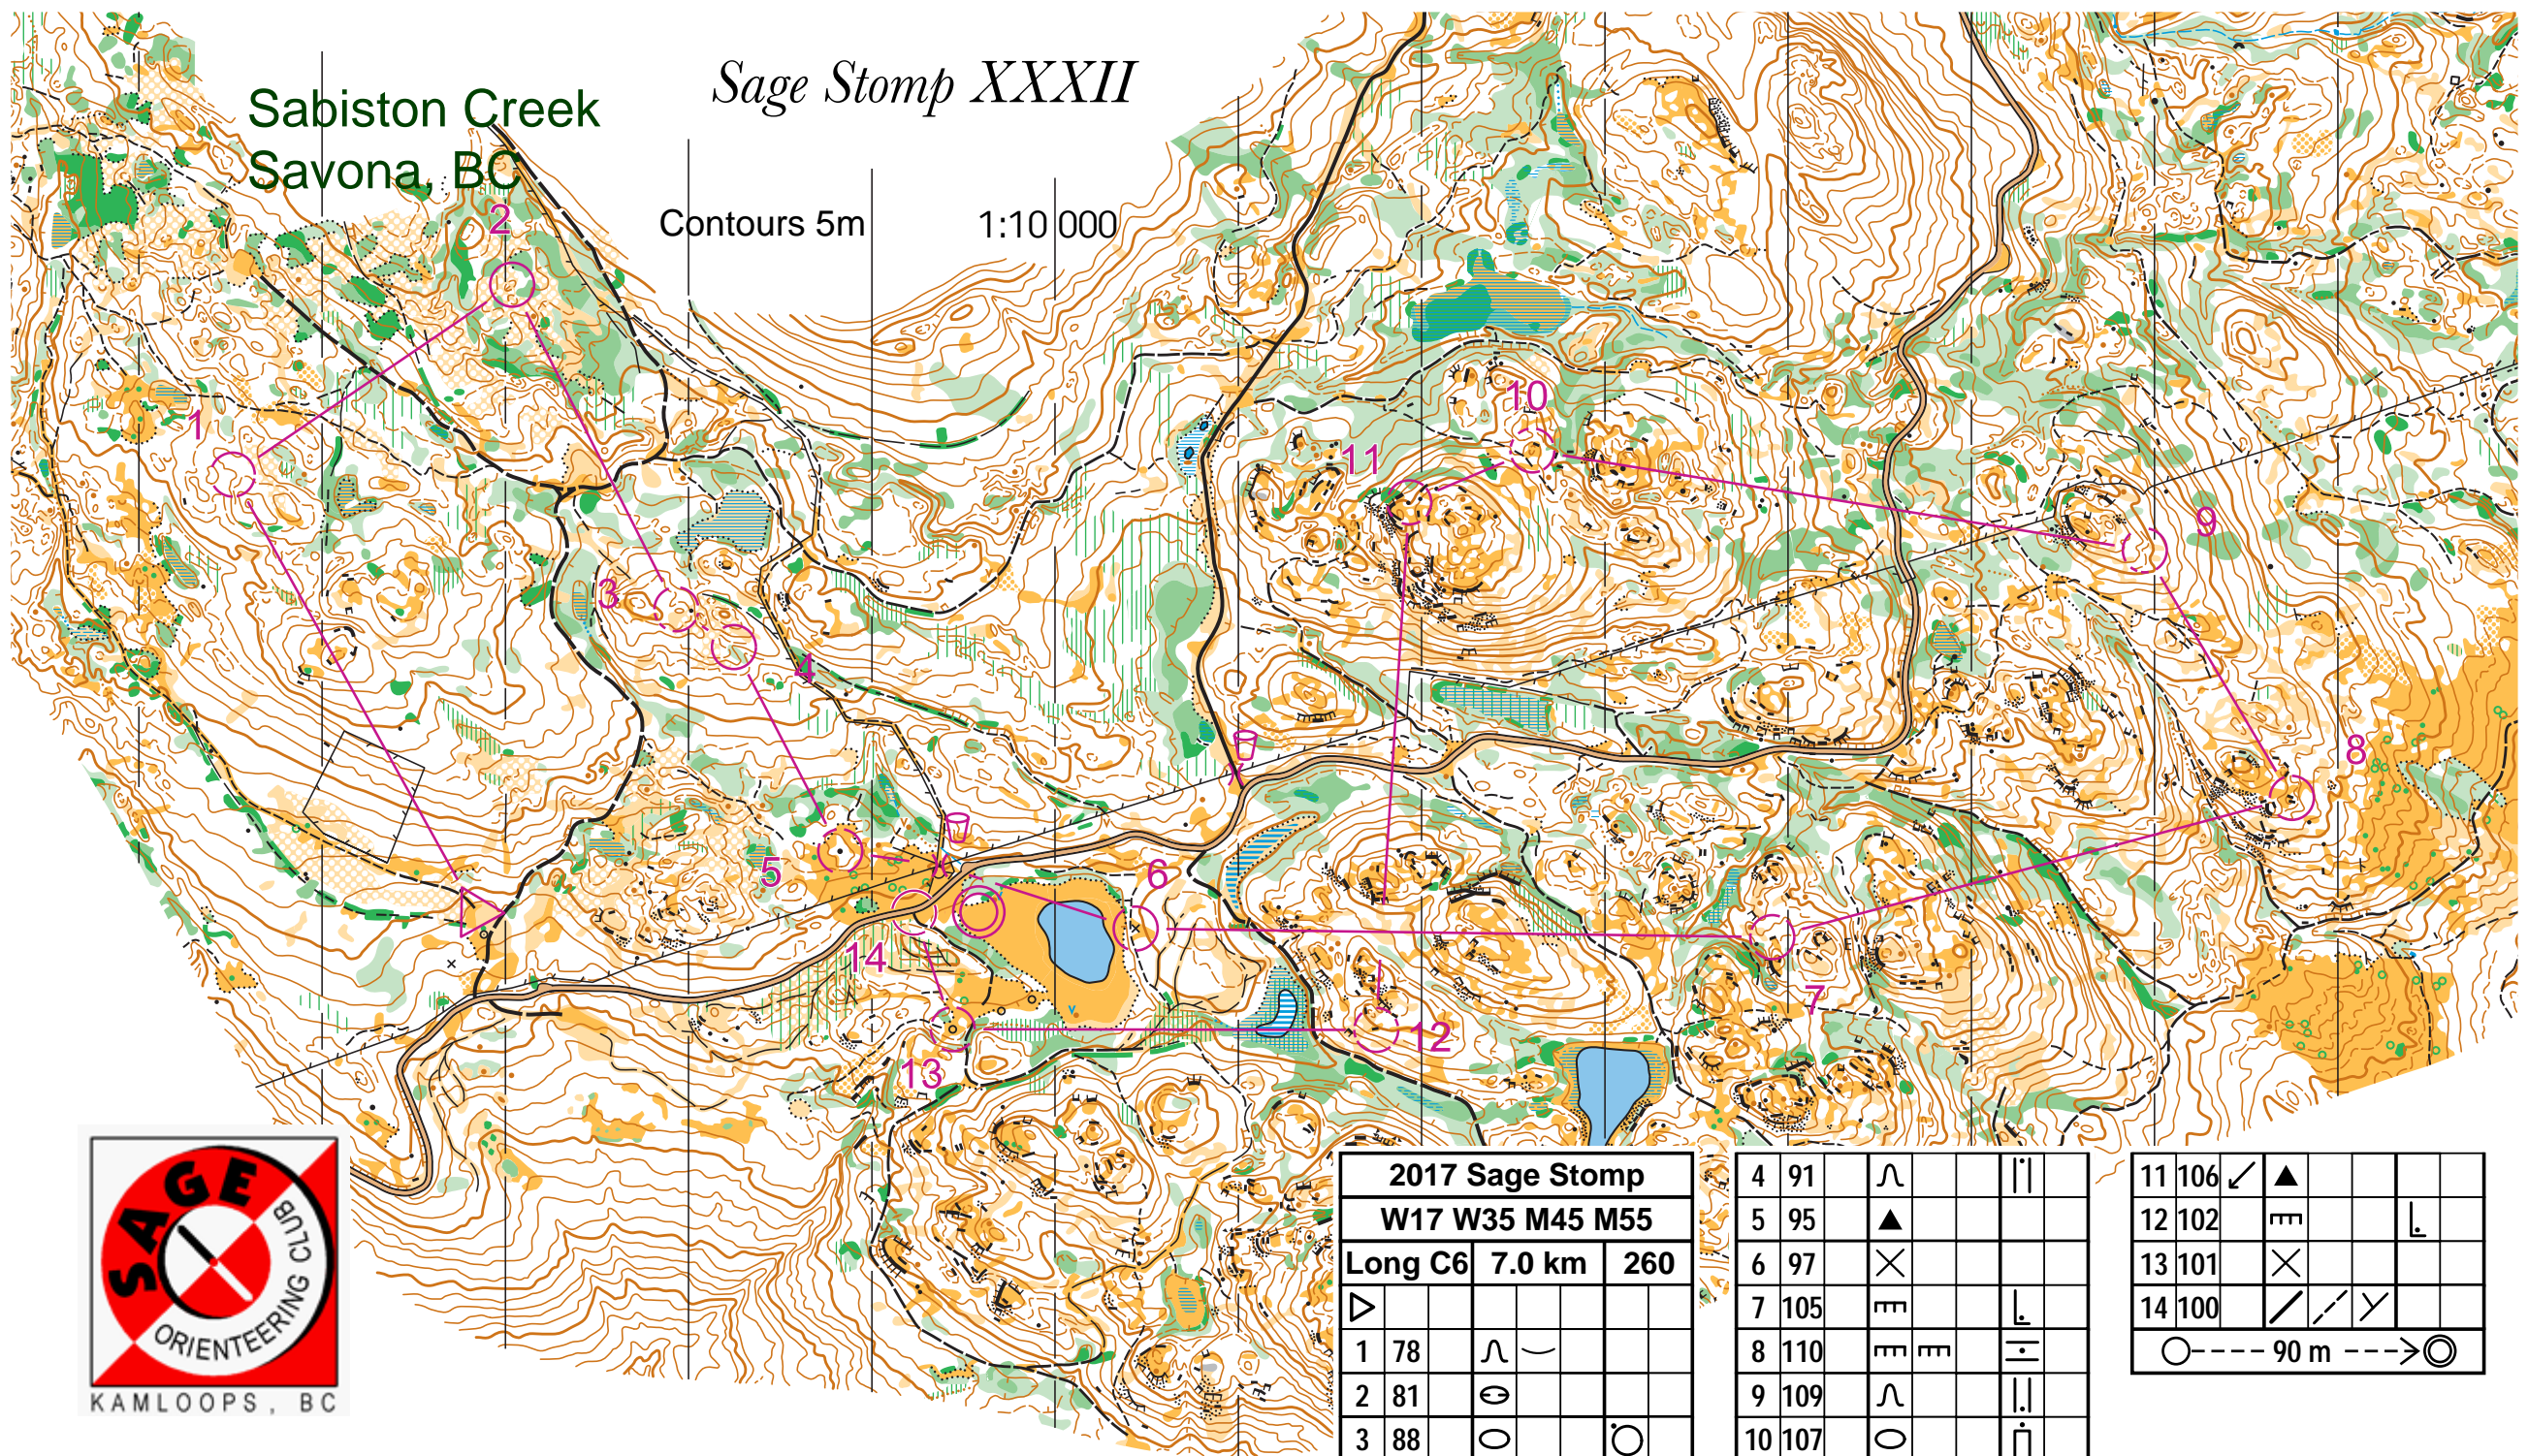

Sabiston Creek
Savona, BC

Sage Stomp XXXII

Contours 5m

1:10 000

2017 Sage Stomp			
W17 W35 M45 M55			
Long C6	7.0 km	260	
▷			
1	78	∩	—
2	81	⊖	
3	88	○	○

4	91	∩		| |
5	95	▲		
6	97	×		
7	105	≡		└
8	110	≡	≡	┌
9	109	∩		| |
10	107	○		┌

11	106	↙	▲		
12	102	≡			└
13	101	×			
14	100	↙	↘	Y	

○-----90 m----->⊙