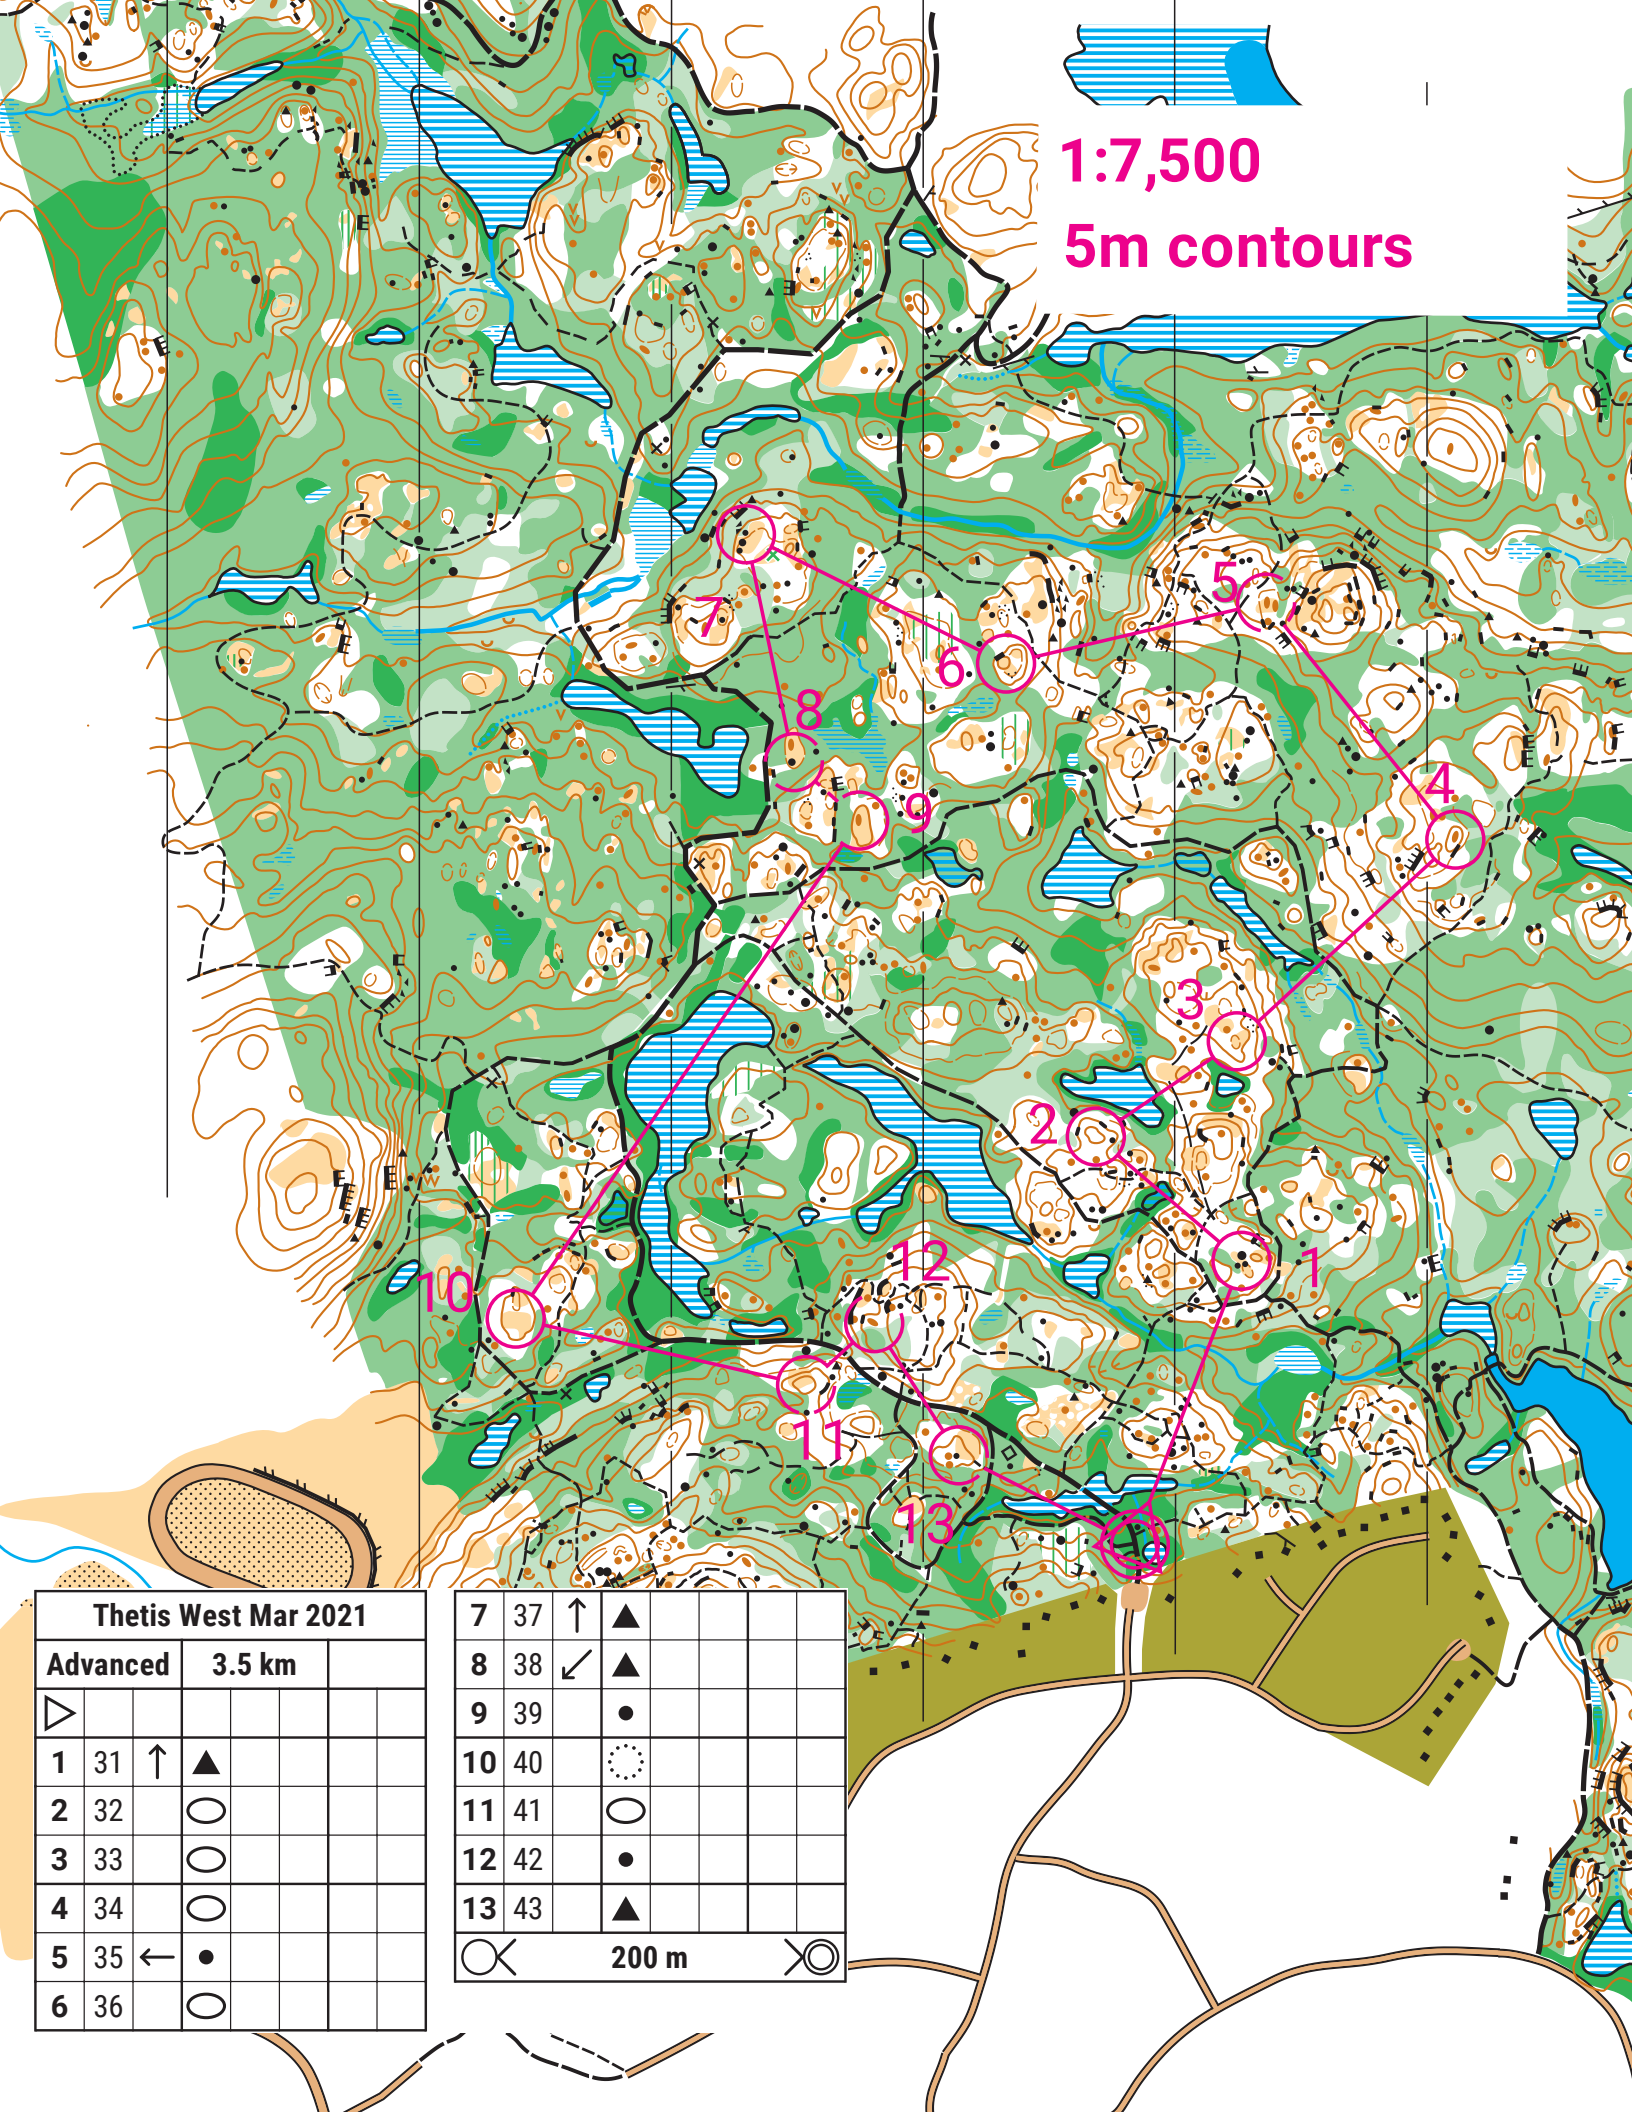

1:7,500

5m contours

Thetis West Mar 2021

Advanced	3.5 km				
1	31	↑	▲		
2	32		○		
3	33		○		
4	34		○		
5	35	←	●		
6	36		○		

7	37	↑	▲		
8	38	↙	▲		
9	39		●		
10	40		⊙		
11	41		○		
12	42		●		
13	43		▲		
		⊗	200 m	⊗	