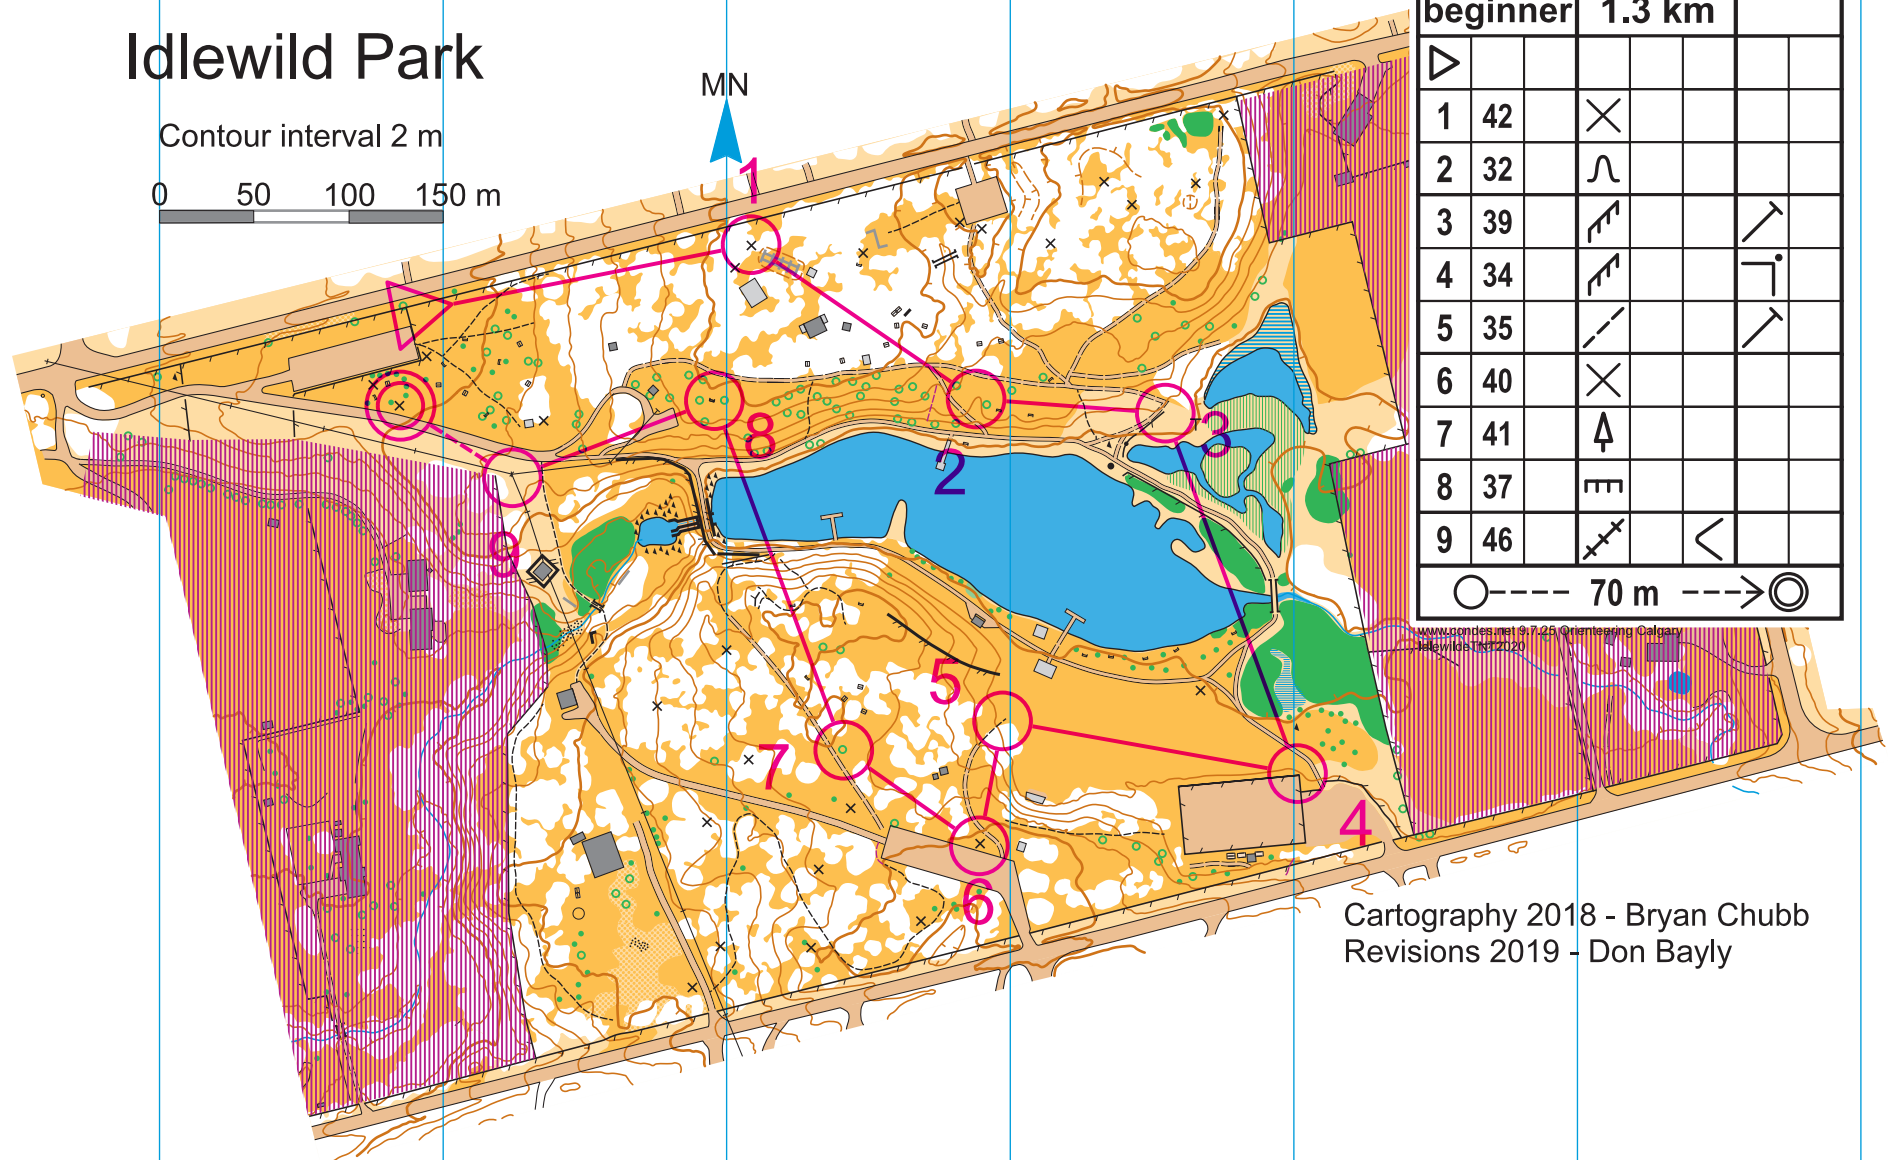

Idlewild Park

Contour interval 2 m
 0 50 100 150 m

MN

IdlewildTNT2020				
beginner	1.3 km			
▷				
1	42	×		
2	32	∩		
3	39	↗		↗
4	34	↗		└
5	35	↘		↗
6	40	×		
7	41	⬆		
8	37	≡		
9	46	↘	<	
		○	--- 70 m ---	→ ⊙

www.condes.net 9.7.25 Orienteering Calgary
IdlewildTNT2020

Cartography 2018 - Bryan Chubb
 Revisions 2019 - Don Bayly