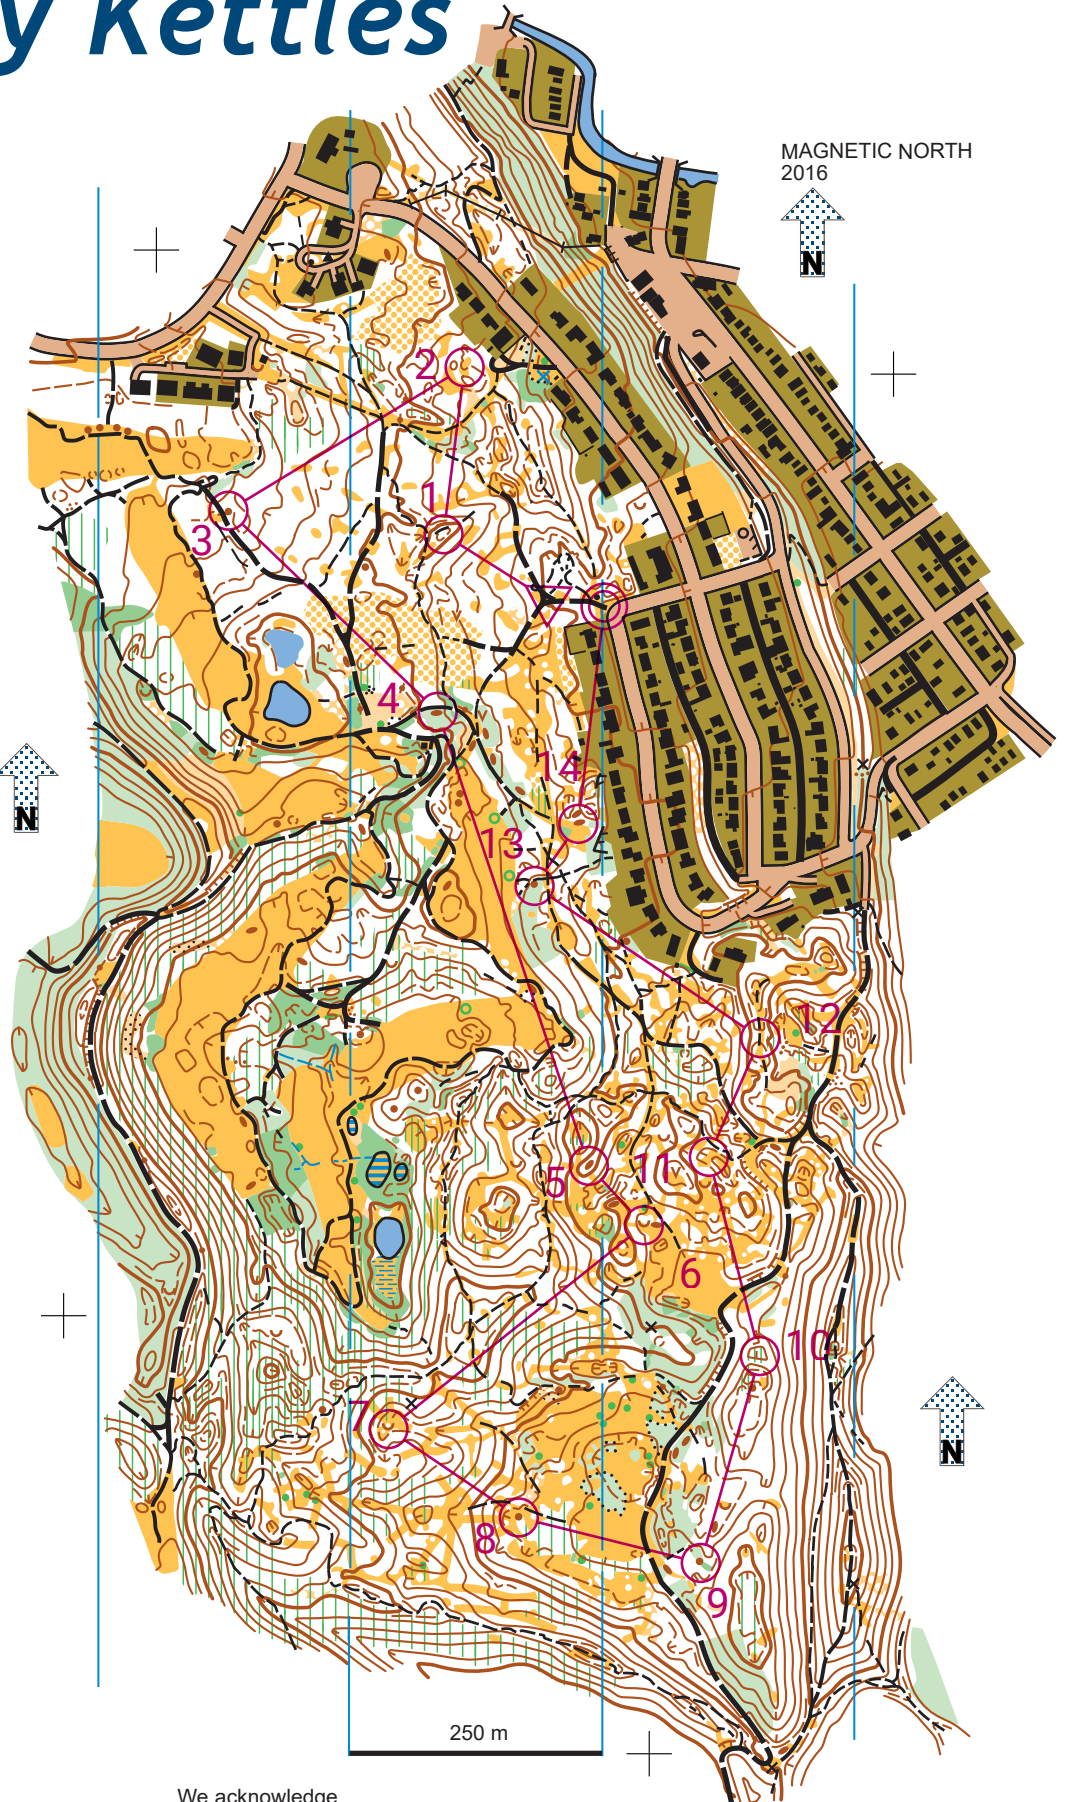

# Kimberley Kettles

Scale 1:7500  
Contours 5 m

Field survey and  
cartography:  
Remo Madella  
September 2016

www.remmaps.it

Produced for  
Kootenay  
Orienteering Club  
kootenayorienteering.com

Kimberley Kettles 13_May21				
Kimberley Kettles Middle 13_May21	3.2 km			
▷				
1	31	○		
2	32	∪		
3	33	●		
4	34	●		
5	35	●		⋈
6	36	∪		
7	37	∪		
8	38	●		
9	39	●		
10	40	●		
11	41	∪		
12	42	)		
13	43	●		
14	44	↓		
⊗	220 m			⊗

We acknowledge  
ORTHOSHOP Geomatics Ltd  
who donated LIDAR base map