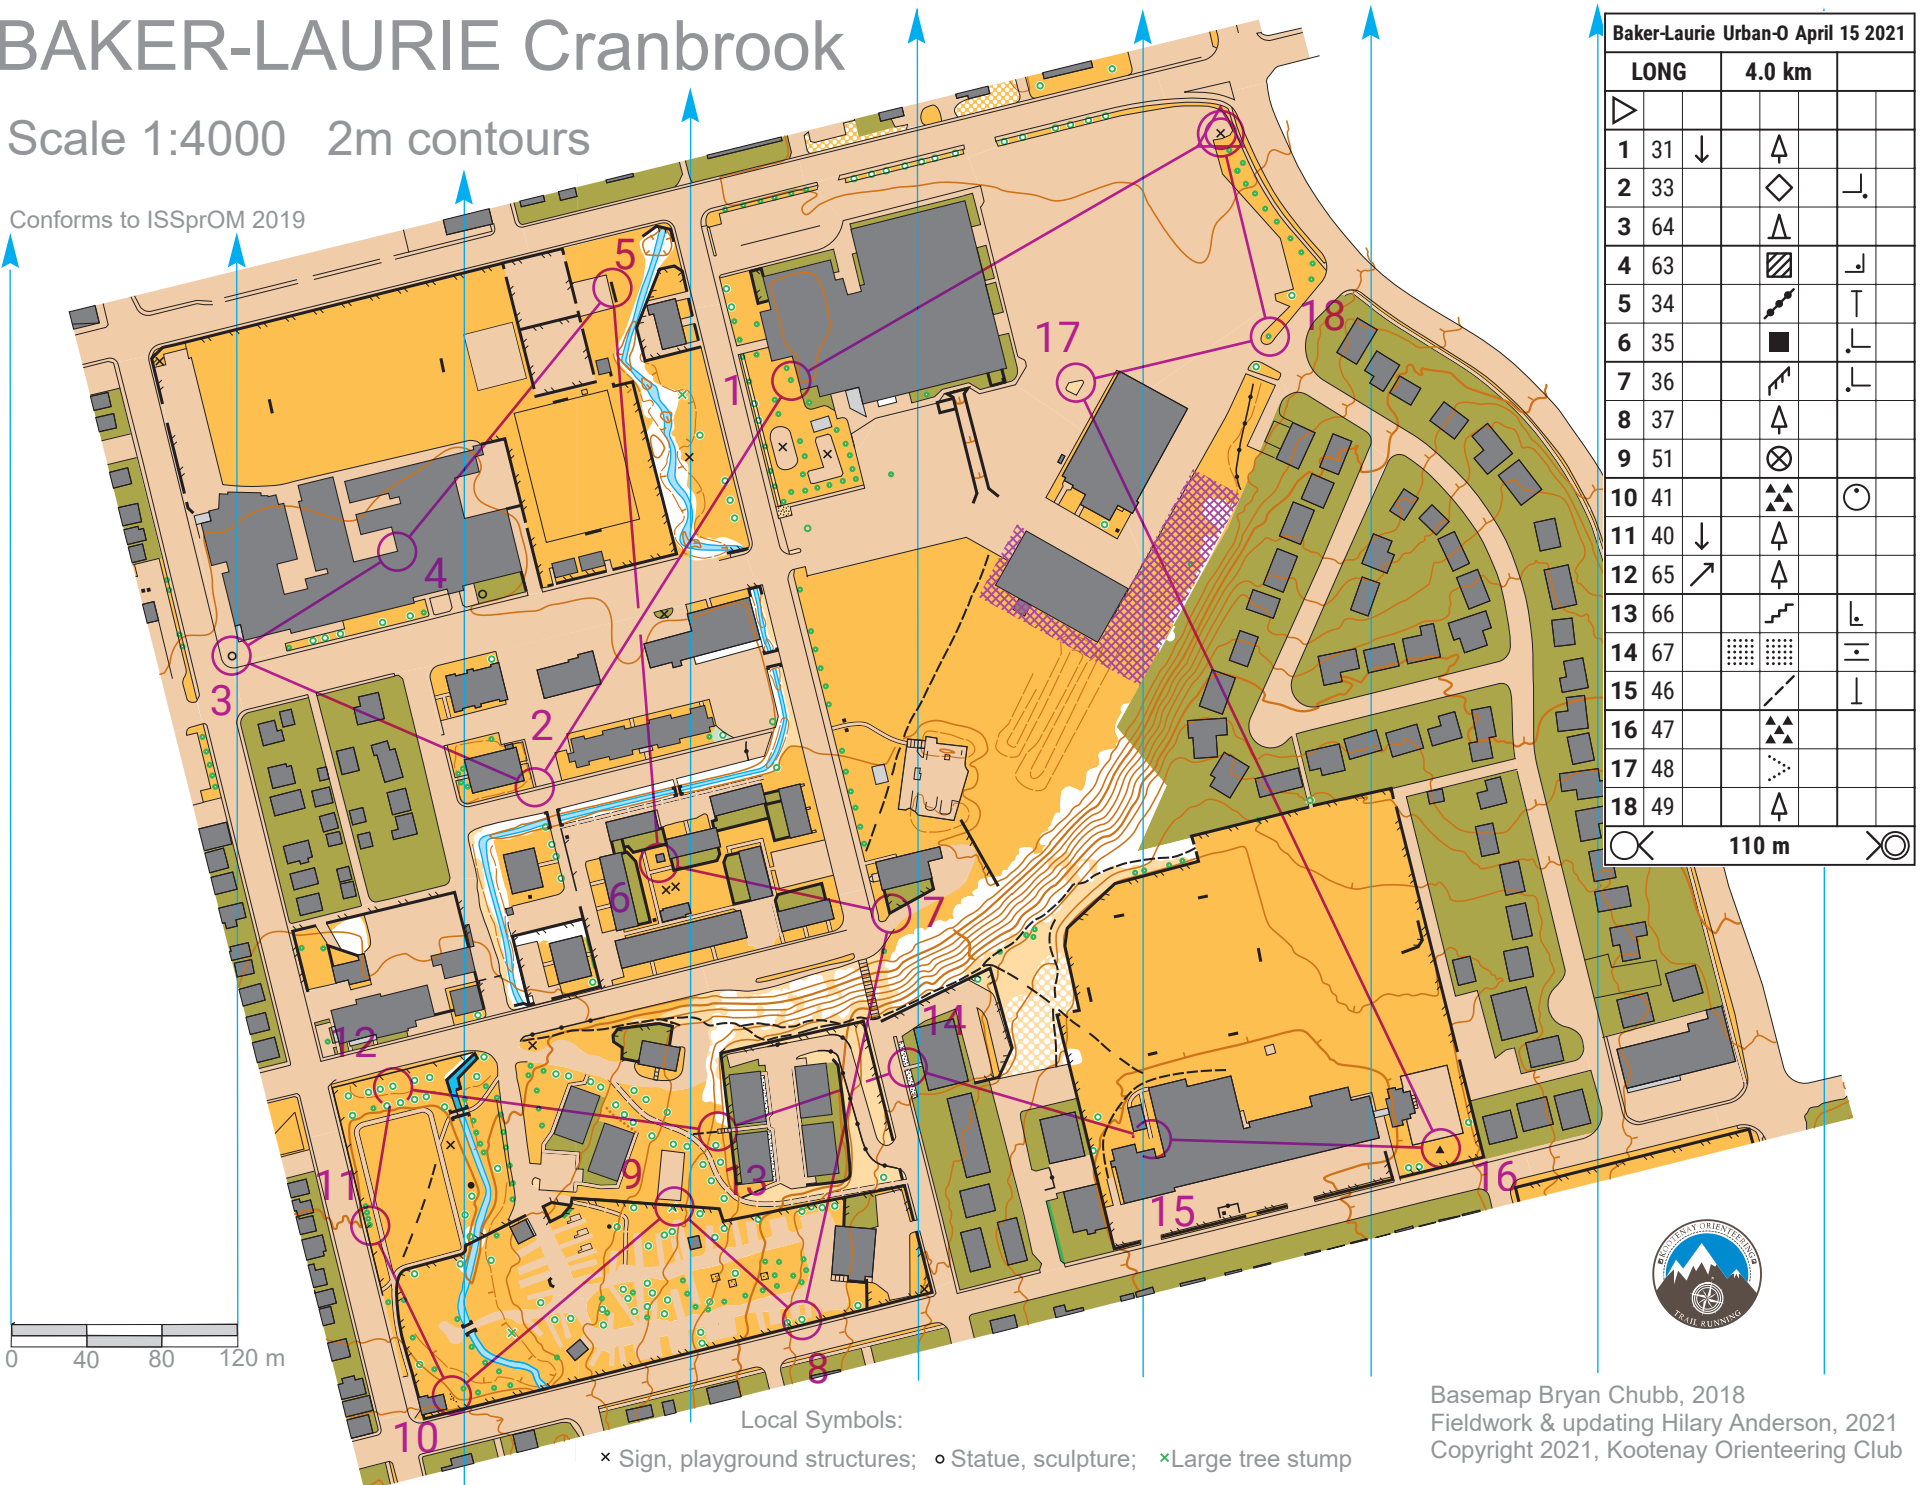

BAKER-LAURIE Cranbrook

Scale 1:4000 2m contours

Conforms to ISSprOM 2019

Baker-Laurie Urban-O April 15 2021

	LONG	4.0 km		
▷				
1	31	↓	⬆	
2	33		◇	└┘
3	64		△	
4	63		▨	└┘
5	34		↗	└┘
6	35		■	└┘
7	36		↖	└┘
8	37		⬆	
9	51		⊗	
10	41		⚠	⊙
11	40	↓	⬆	
12	65	↗	⬆	
13	66		↖	└┘
14	67		▨	└┘
15	46		↖	└┘
16	47		⚠	
17	48		⋯	
18	49		⬆	

⊗ 110 m ⊙

Local Symbols:
 × Sign, playground structures; ○ Statue, sculpture; × Large tree stump

Basemap Bryan Chubb, 2018
 Fieldwork & updating Hilary Anderson, 2021
 Copyright 2021, Kootenay Orienteering Club