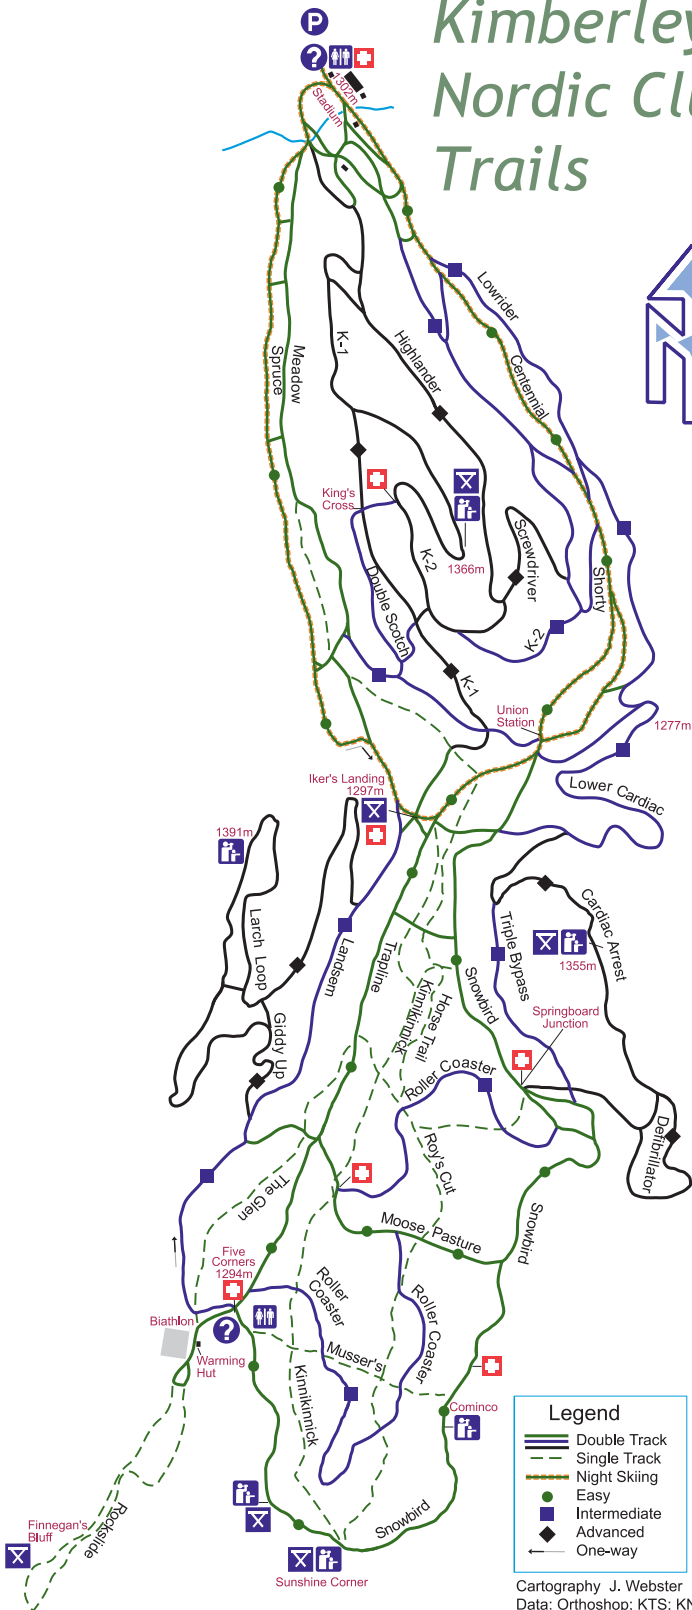

# Kimberley Nordic Club Trails

**Legend**

- Double Track
- Single Track
- Night Skiing
- Easy
- Intermediate
- Advanced
- One-way

Cartography J. Webster  
Data: Orthoshop; KTS; KNC