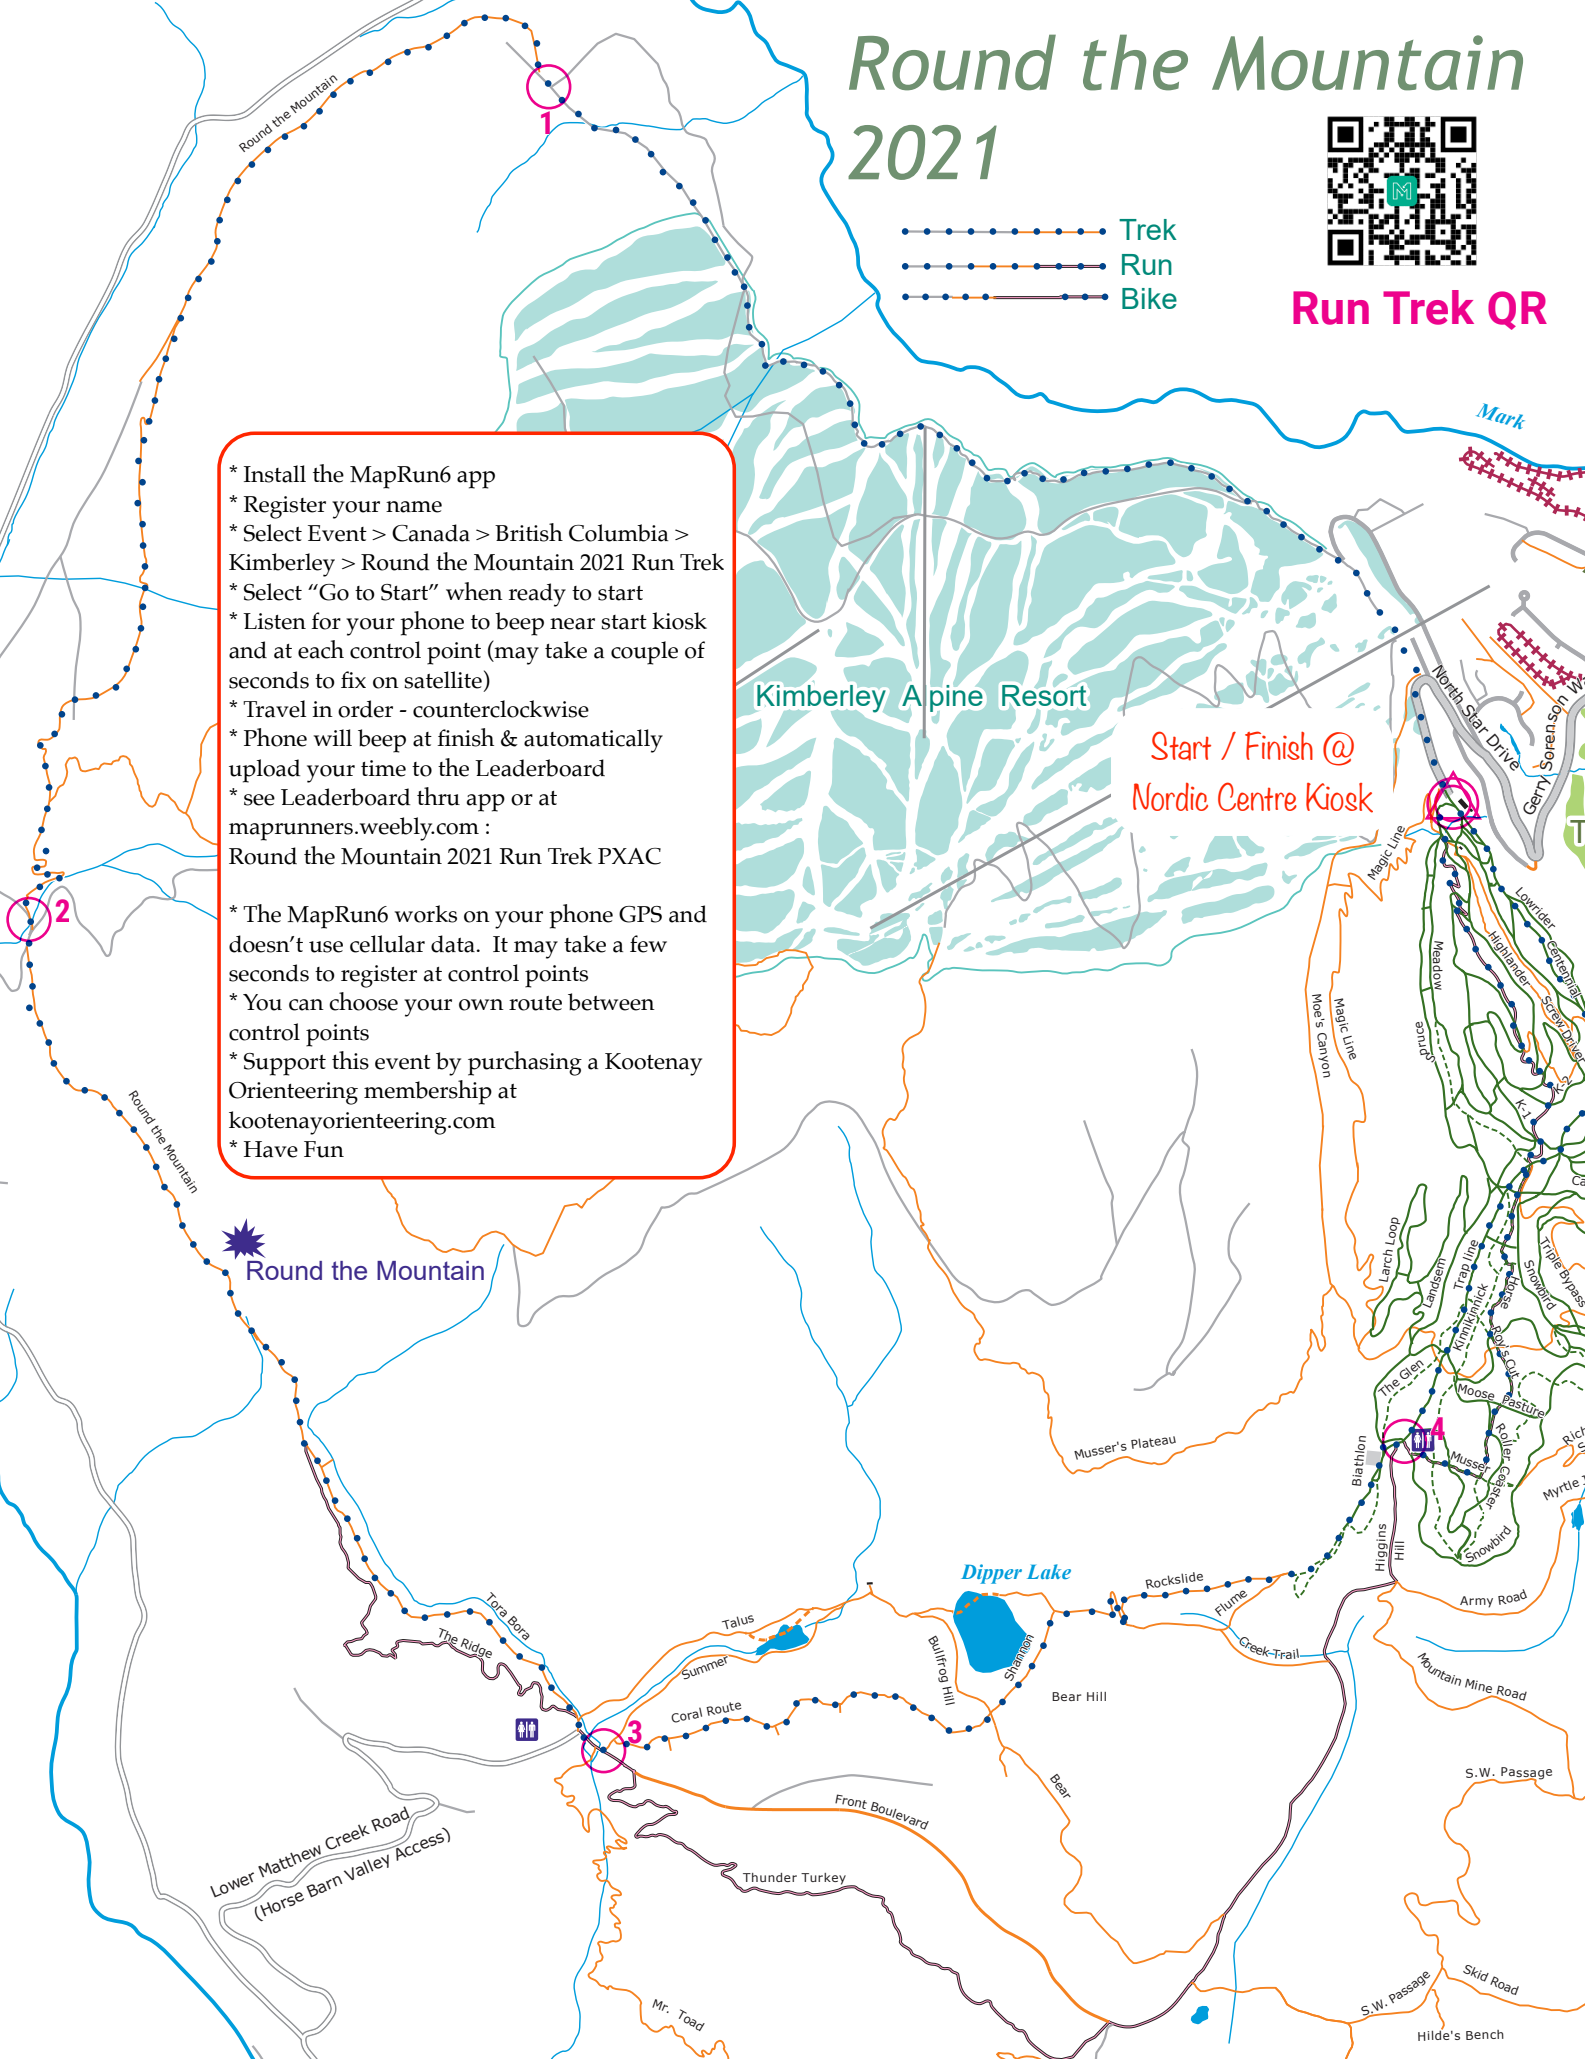

# Round the Mountain 2021

Run Trek QR

- Trek
- Run
- Bike

\* Install the MapRun6 app  
\* Register your name  
\* Select Event > Canada > British Columbia > Kimberley > Round the Mountain 2021 Run Trek  
\* Select "Go to Start" when ready to start  
\* Listen for your phone to beep near start kiosk and at each control point (may take a couple of seconds to fix on satellite)  
\* Travel in order - counterclockwise  
\* Phone will beep at finish & automatically upload your time to the Leaderboard  
\* see Leaderboard thru app or at [maprunners.weebly.com](http://maprunners.weebly.com) :  
Round the Mountain 2021 Run Trek PXAC

\* The MapRun6 works on your phone GPS and doesn't use cellular data. It may take a few seconds to register at control points  
\* You can choose your own route between control points  
\* Support this event by purchasing a Kootenay Orienteering membership at [kootenayorienteering.com](http://kootenayorienteering.com)  
\* Have Fun

Start / Finish @  
Nordic Centre Kiosk

Round the Mountain

Lower Matthew Creek Road  
(Horse Barn Valley Access)

Dipper Lake

Kimberley Alpine Resort